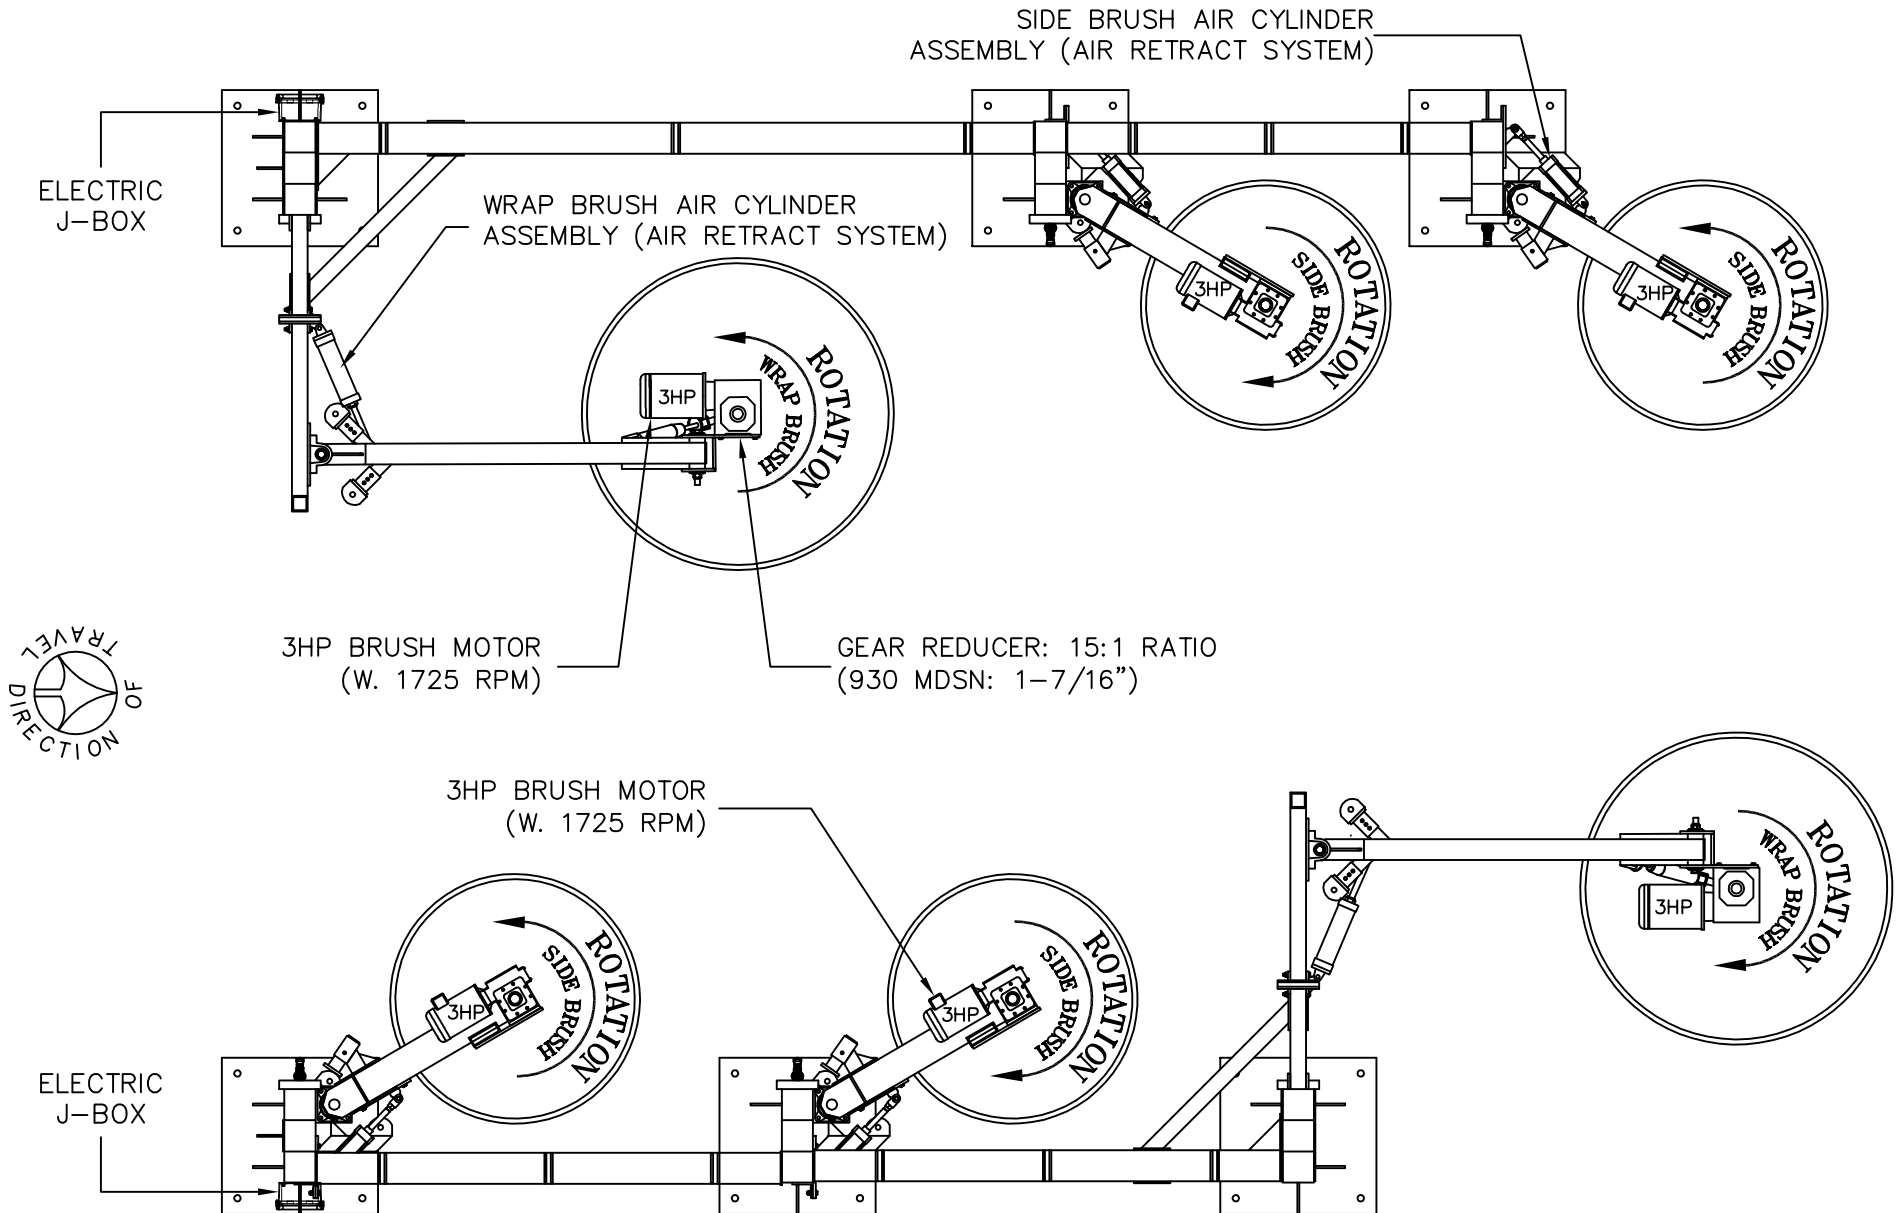

# BRUSH SYSTEM: 5M-CUSTOM

## 11' VEHICLE CLEARANCE

ALL BRUSHES USE BRISTLE

## SIDE BRUSH & WRAP BRUSH DETAILS